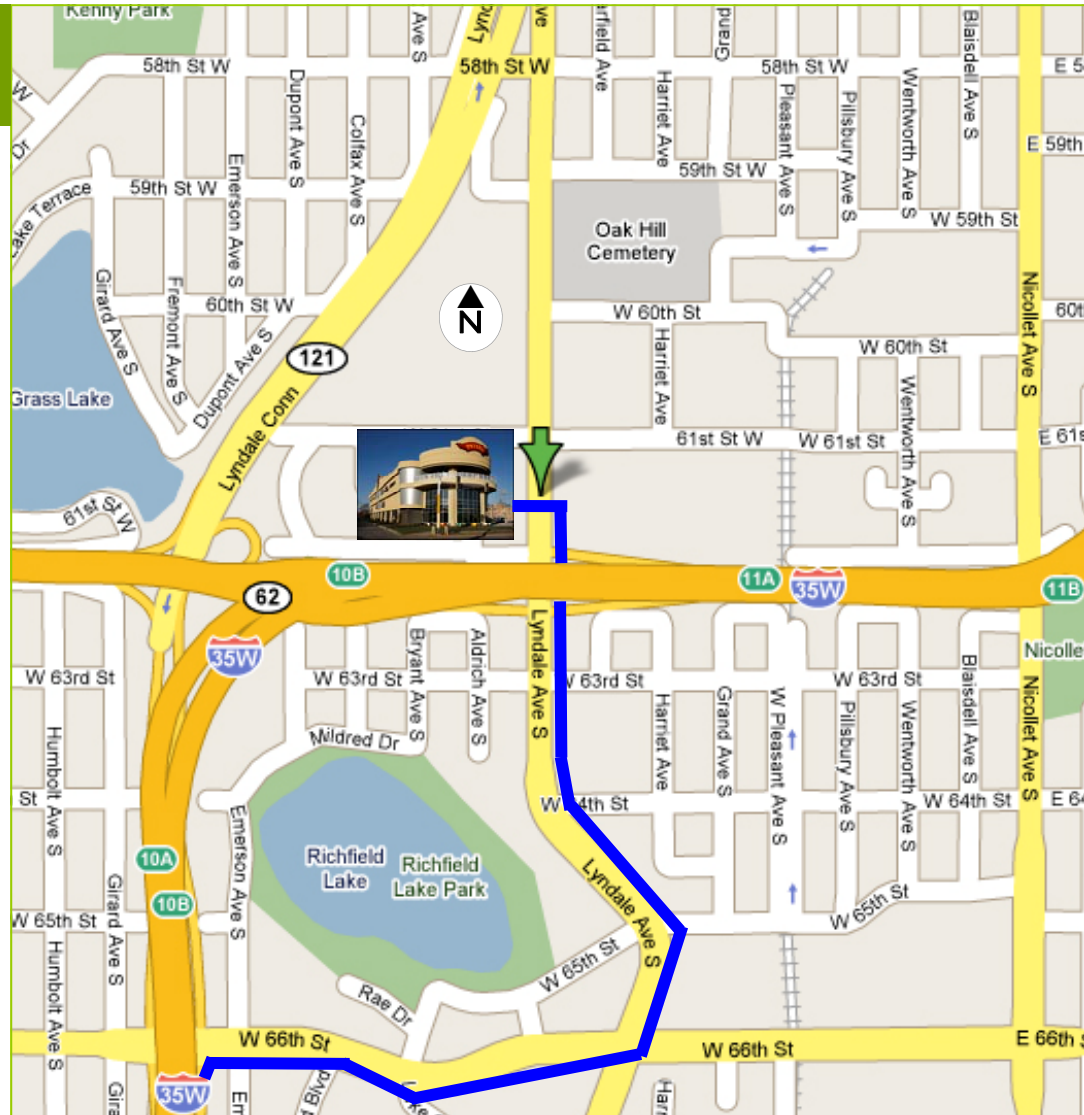

Directions to Peters Billiards

6150 Lyndale Avenue South
Minneapolis, MN 55419
tel 612-866-8433

petersbilliards.com

TRAFFIC FROM THE SOUTH ON 35W

- From 35W exit at 66th St
- Turn right onto 66th St to Lyndale
- Turn left onto Lyndale to our store, which will be on your left.

Store Hours
Mon & Thu, 9 am - 8pm
Tues, Wed, Fri & Sat, 9 am - 5 pm
Sunday, 12 pm - 5 pm