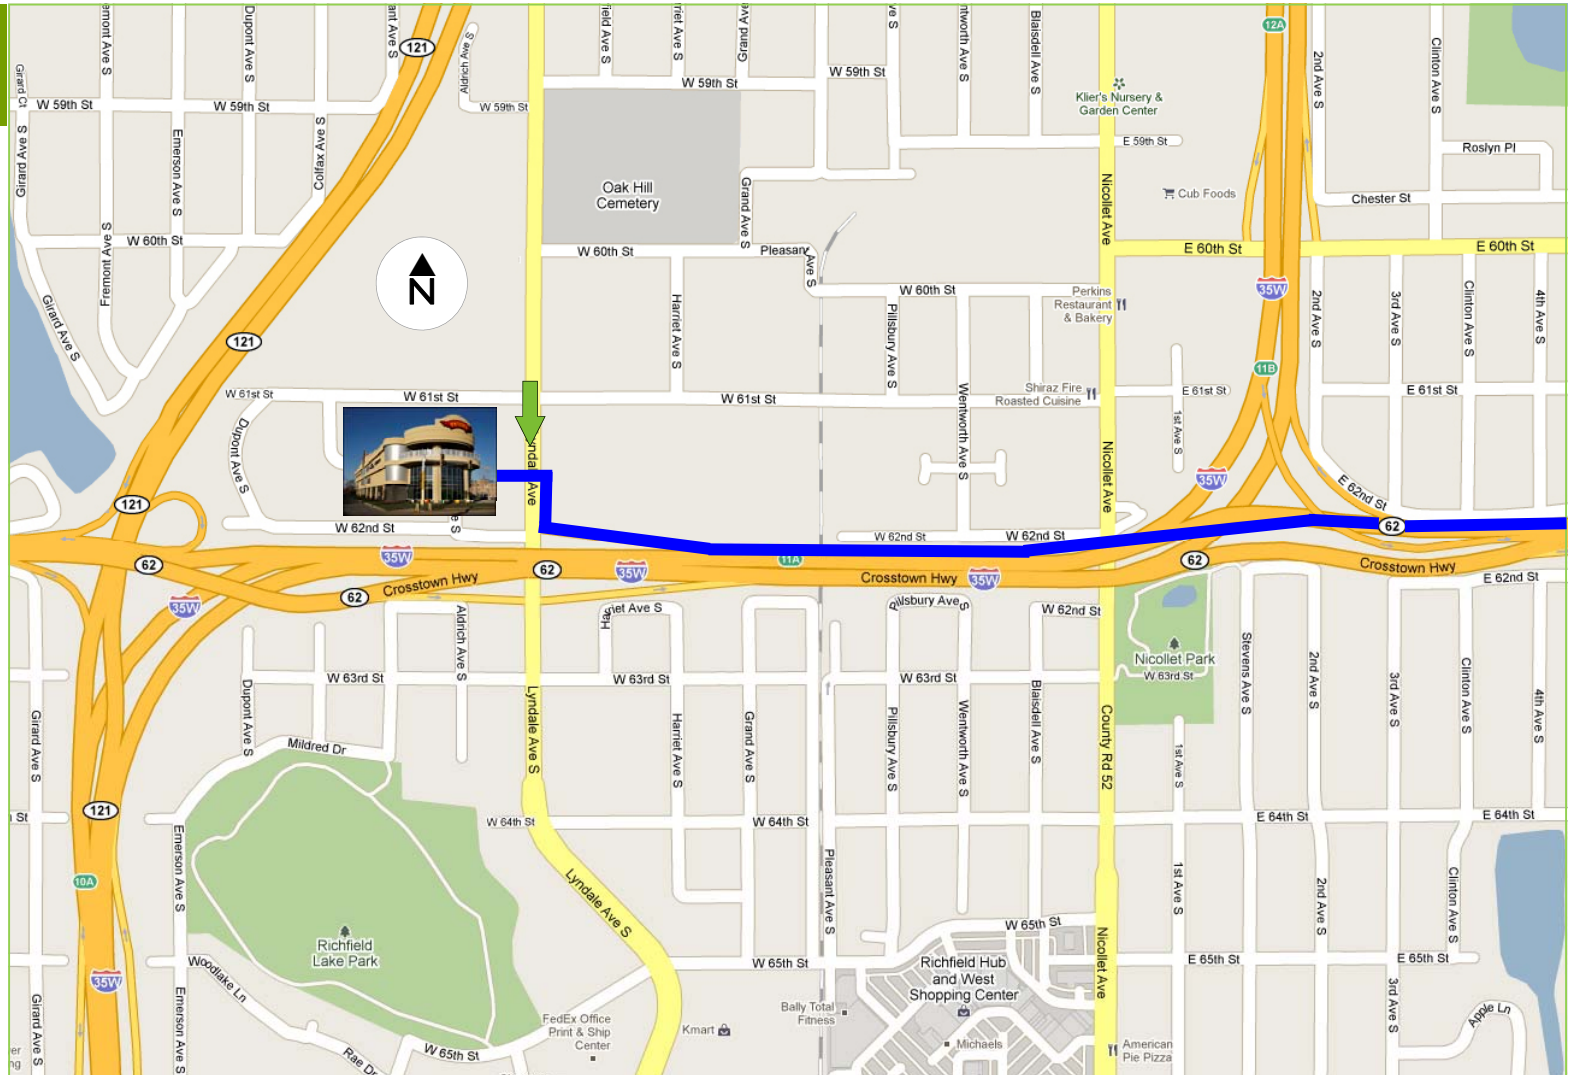

Directions to Peters Billiards

6150 Lyndale Avenue South
Minneapolis, MN 55419
tel 612-866-8433

petersbilliards.com

TRAFFIC FROM THE EAST ON HWY 62

- Exit at Lyndale
- Turn right, then left into our parking lot

Store Hours

Mon & Thu, 9 am - 8pm
Tues, Wed, Fri & Sat, 9 am - 5 pm
Sunday, Noon to 5 pm